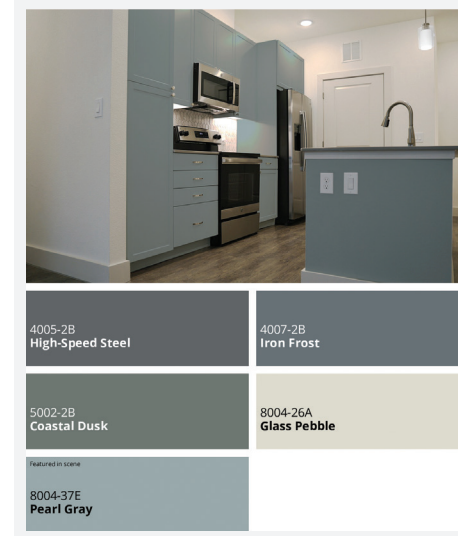

Switch out knobs for a dramatic update without spending a lot of money or expending a lot of effort.

1-1/8-in Satin Nickel Solid Cabinet Knob △ #640105

1-1/8-in Matte Black Hexagon Knob △ #640119 - Sold: Pack of 10