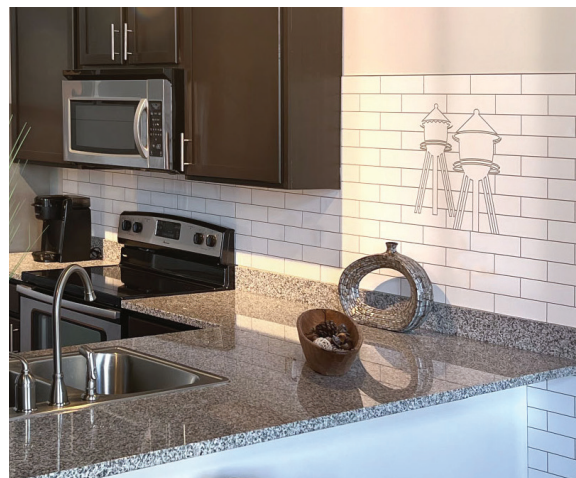

Δ See back for details

Looking for granite, quartz or solid surface? Lowe.com has a wide variety of countertop finishes and materials, plus the tools you need to get the job done.

- Design and order custom countertops online
- Stay on budget with the Lowe's Kitchen Estimator
- Plan your design with the Lowe's Kitchen Visualizer